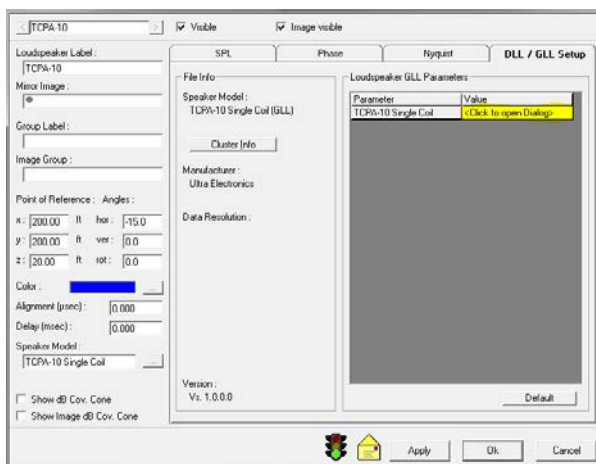

TCPA-10 GLL USER GUIDE

Ultra Electronics – USSI is pleased to offer the EASE data file for the TCPA-10 loudspeaker for use with both EASE Standard and EASE EVAC. The TCPA-10 is a compact, powerful loudspeaker for indoor and outdoor audio signaling and voice notification. Its best-in-industry voice quality and intelligibility, combined with sharp and high impact tone capability, make it the right choice for ensuring that messages critical to personnel safety and security are heard and understood.

Two important options within the TCPA-10 EASE data file are described below.

1. Input Frequency Filters for EASE Standard:

These input filters provide users with three useful preset options.

- a. Pass band (400Hz to 8kHz) ***The default setting within EASE Standard and EASE EVAC*
  - i. Represents the frequency range for typical use and provides for optimum SPL and STI performance
- b. Full Band (100Hz to 20kHz)
  - i. Full frequency of the measured loudspeaker
- c. 1kHz Tone (1kHz)
  - i. Input frequency filter provides for highest SPL at a 1kHz alert tone

To access the presets in EASE Standard, choose DLL/GLL Setup within the Edit Loudspeaker window, choose Click to open Dialog, choose the appropriate selection from the pull-down menu, and then apply changes. These filters are not available in EASE EVAC.